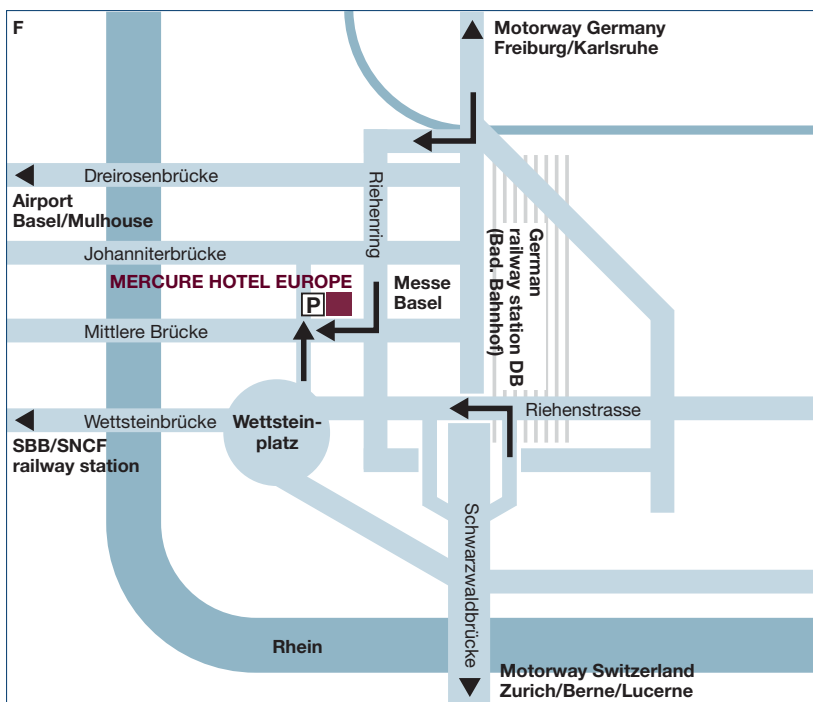

Directions

Central and convenient. Only 100 meters from the Messe Basel Convention Centre, 500 meters from the German railway station (Badischer Bahnhof), 1.5 km from the city's main railway station (Bahnhof SBB). BSL EuroAirport: 9.5 km. Access to motorways: A5 (Germany) 2.5 km, A2/A3 (Switzerland) 0.5 km.

Travelling from the north: motorway exit no. 1, Basel-Kleinhüningen

Travelling from the south: motorway exit no. 2, Basel Bad. Bahnhof (German railway station)

EUROPE parking garage: www.parkleitsystem-basel.ch

Tram: Lines 1 or 2 from SBB railway station to Messeplatz tram stop

Tram: Lines 2 or 6 from Badischer Bahnhof to Clarastrasse tram stop